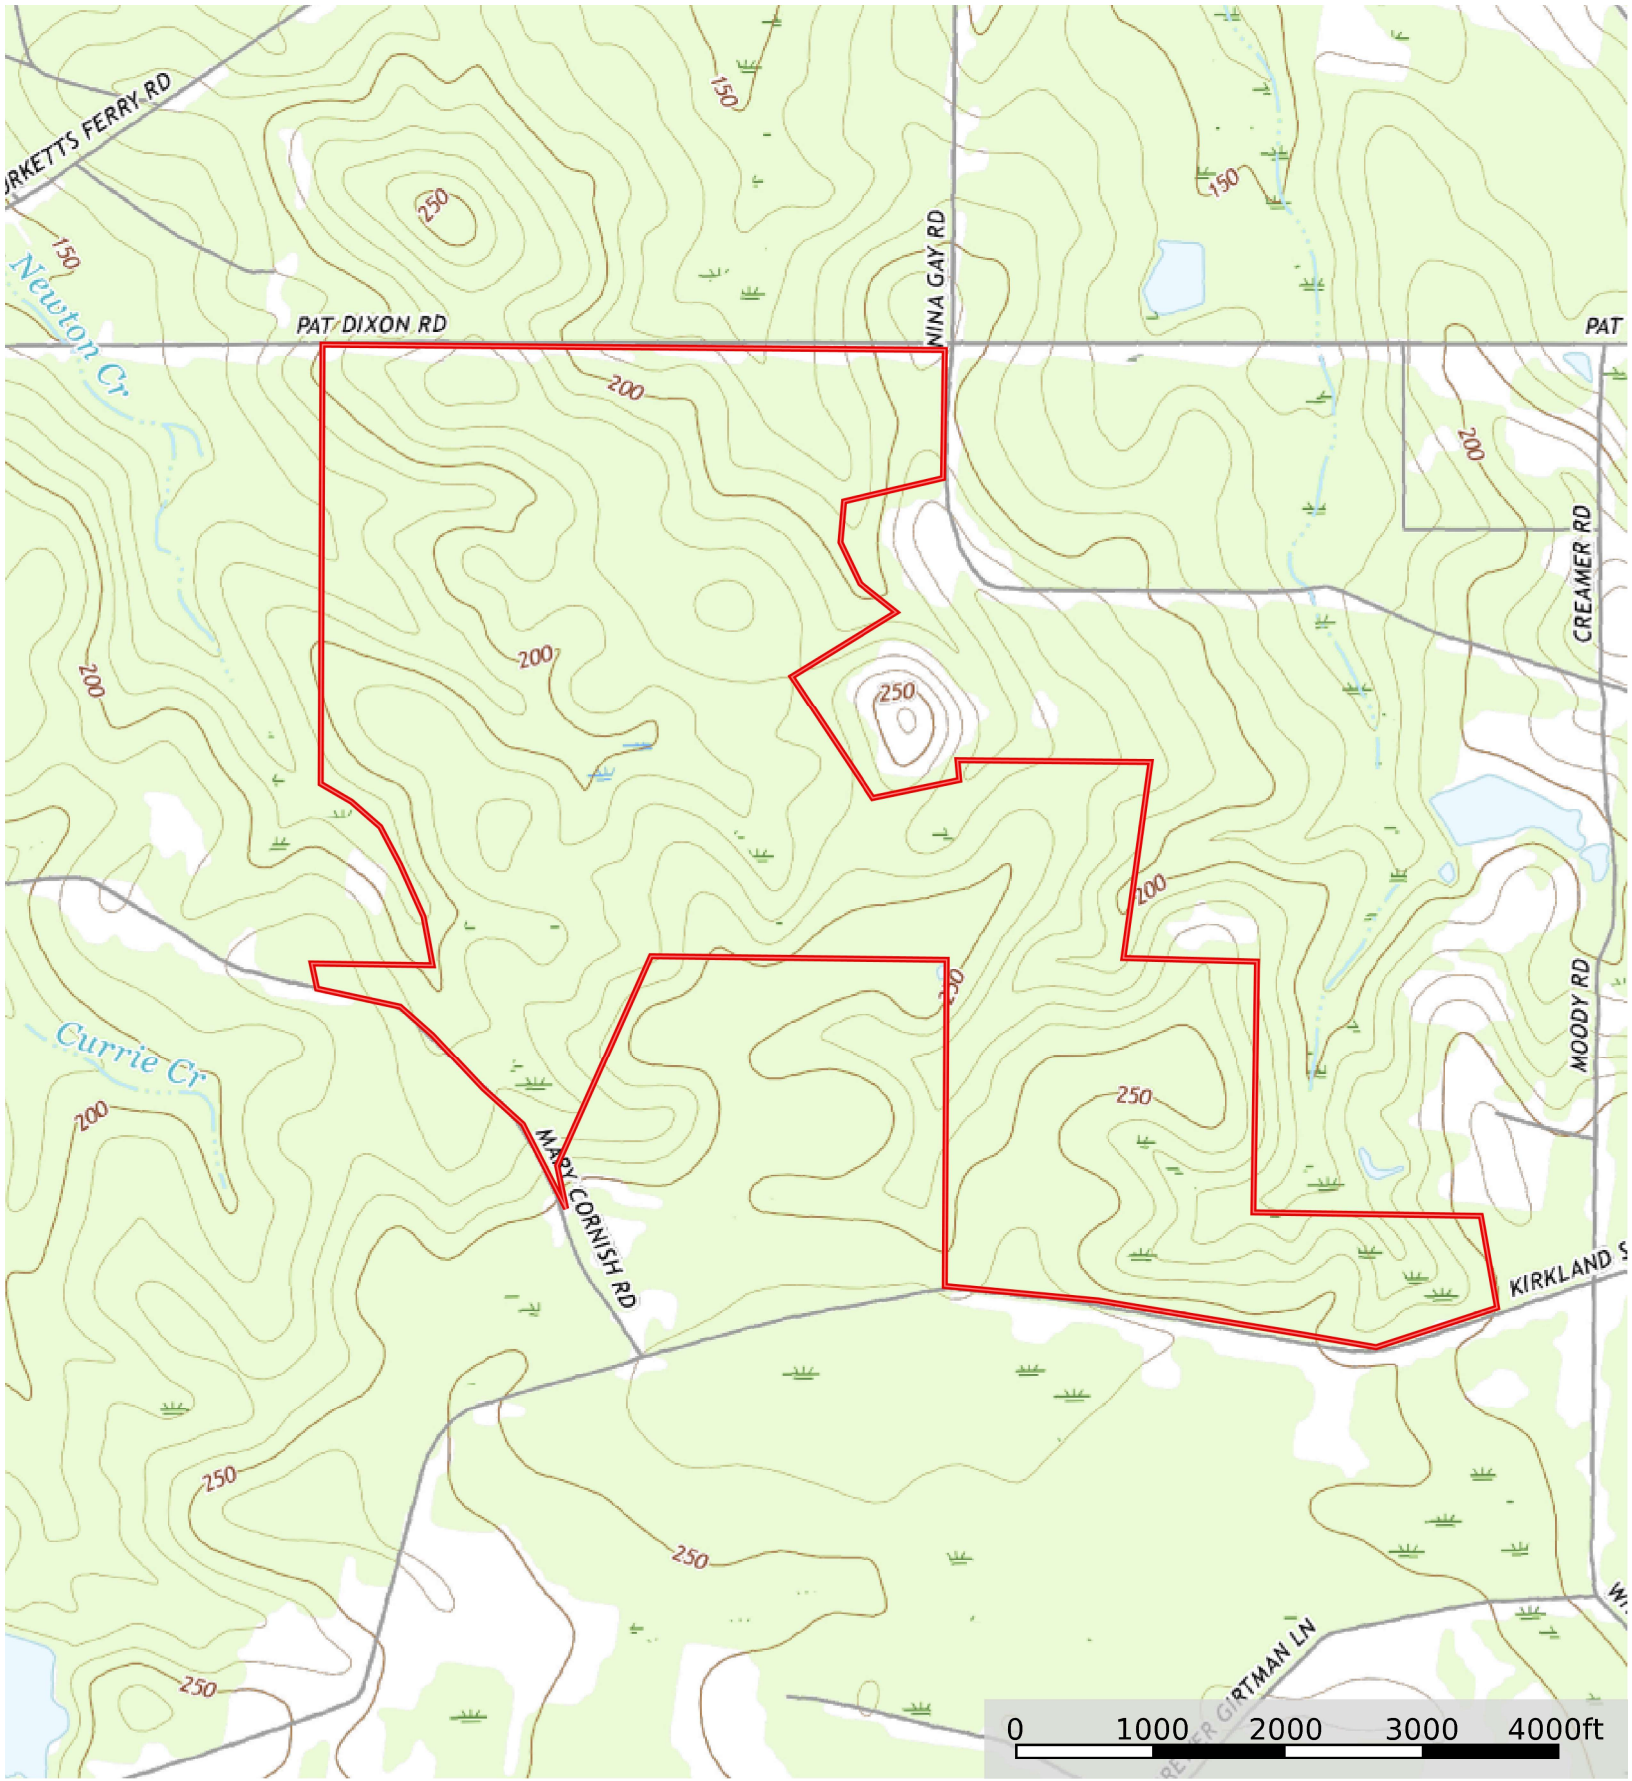

HILLTOP TIMBERLAND

Jeff Davis County, Georgia, 705 AC +/-

Boundary